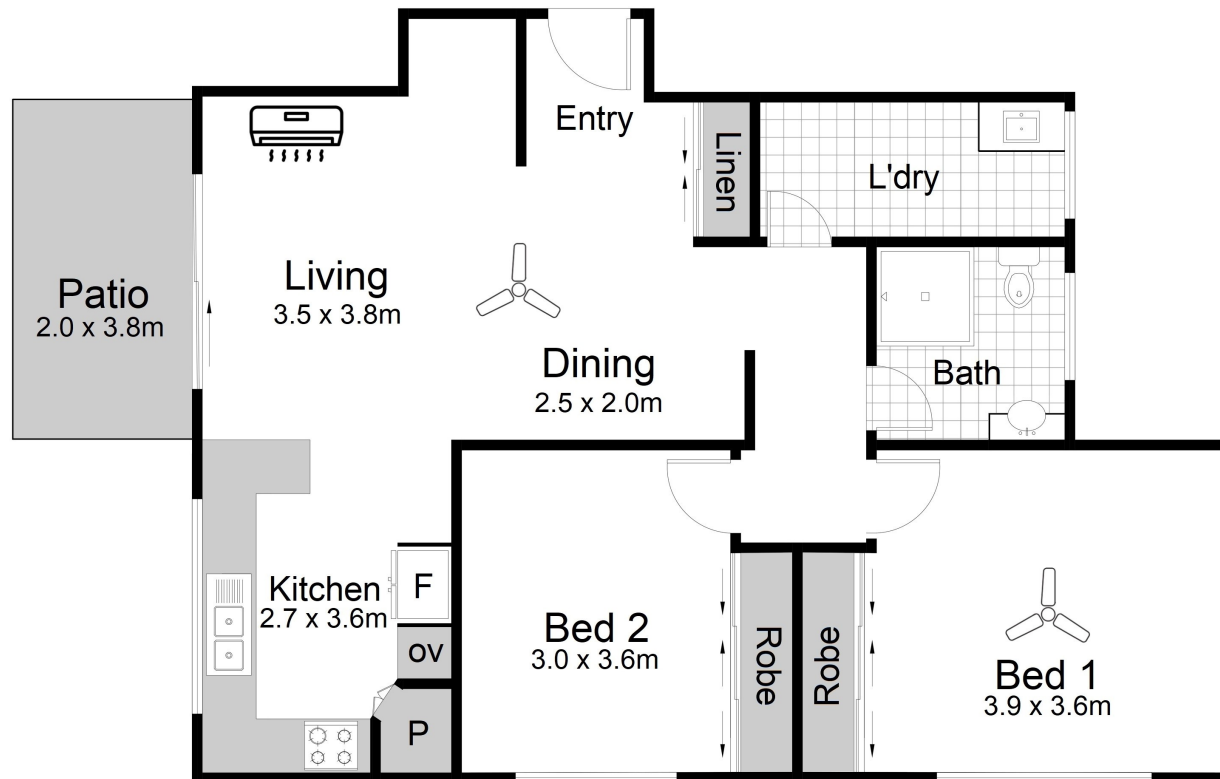

*Not shown in actual location

0m 1m 2m 3m 4m 5m

114/39 River Street, Moruya

2 1 1
approx. internal area : 100m²

Scale in metres. Indicative only. Dimensions are approximate. All information contained herein is gathered from sources we believe to be reliable. However we cannot guarantee its accuracy and interested persons should rely on their own enquiries.